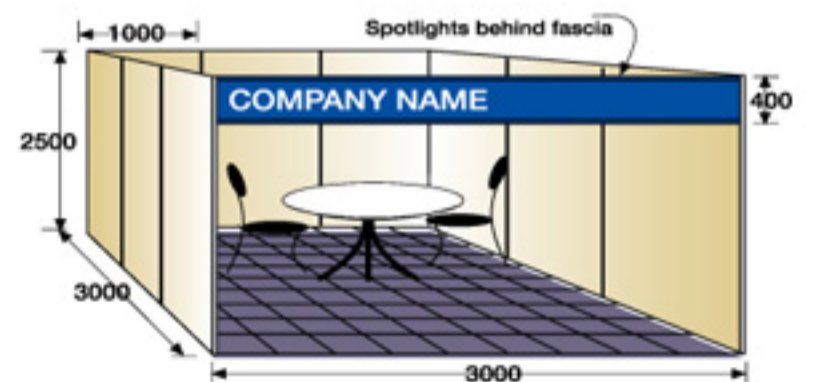

### EXHIBITION

- Standard shell scheme booth (3m x 3m) - RM 3000 or US\$ 1020 per booth

- No of unit (Standard shell scheme booth comes with 3m x 3m shell frame, lighting, overhead fascia panel with company name and stand number)

Typical corner stand

Centre row stand