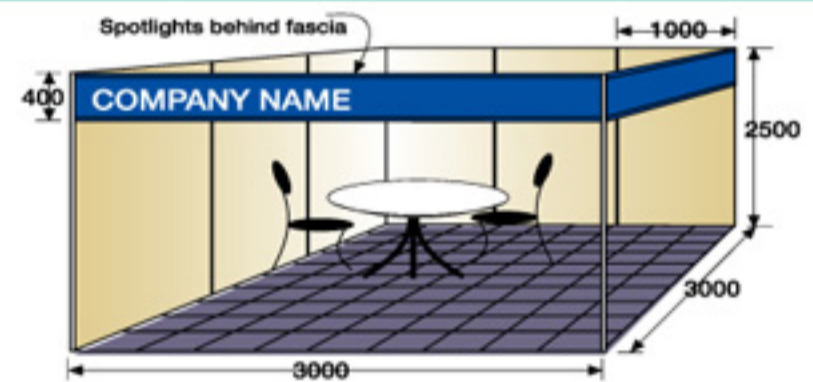

POTS™

SPONSORSHIP, ADVERTISING & EXHIBITING RESERVATION FORM

Please reserve the following sponsorship package and/or exhibition booth for my company/myself:

SPONSORSHIP

- ☐ PLATINUM SPONSOR
  RM 20,000 or US$ 6,700
- ☐ GOLD SPONSOR
  RM 15,000 or US$ 5,000
- ☐ SILVER SPONSOR
  RM 10,000 or US$ 3,400
- ☐ PARTNERS
  RM 5,000 or US$ 1,700

ADVERTISING IN SOUVENIR PROGRAMME

Specifications:

- i) Full Page - 297mm (h) x 210mm (w)
  Bleed area - 305mm (h) x 216mm (w)
  Trimmed area - 297 (h) x 210mm (w)

Please reserve the following advertising space:

- ☐ FULL PAGE
  RM 1,000 or US$ 340

EXHIBITION

- ☐ Standard shell scheme booth (3m x 3m) - RM 3000 or US$ 1020 per booth

- ☐ No of unit (Standard shell scheme booth comes with 3m x 3m shell frame, lighting, overhead fascia panel with company name and stand number)

MODE OF PAYMENT: PLEASE TICK

- ☐ Cheque - Payable to :
  Malaysian Palm Oil Council

☐ Cheque No : _____

- ☐ Bank-in to CIMB
  Bank Details :
  CIMB Bank, No. 60-62,
  Jalan SS6/14, 47301 Kelana Jaya,
  Selangor, Malaysia.
  SWIFT CODE : CIBBMYKL
  Account No. 12160012671053

Typical corner stand